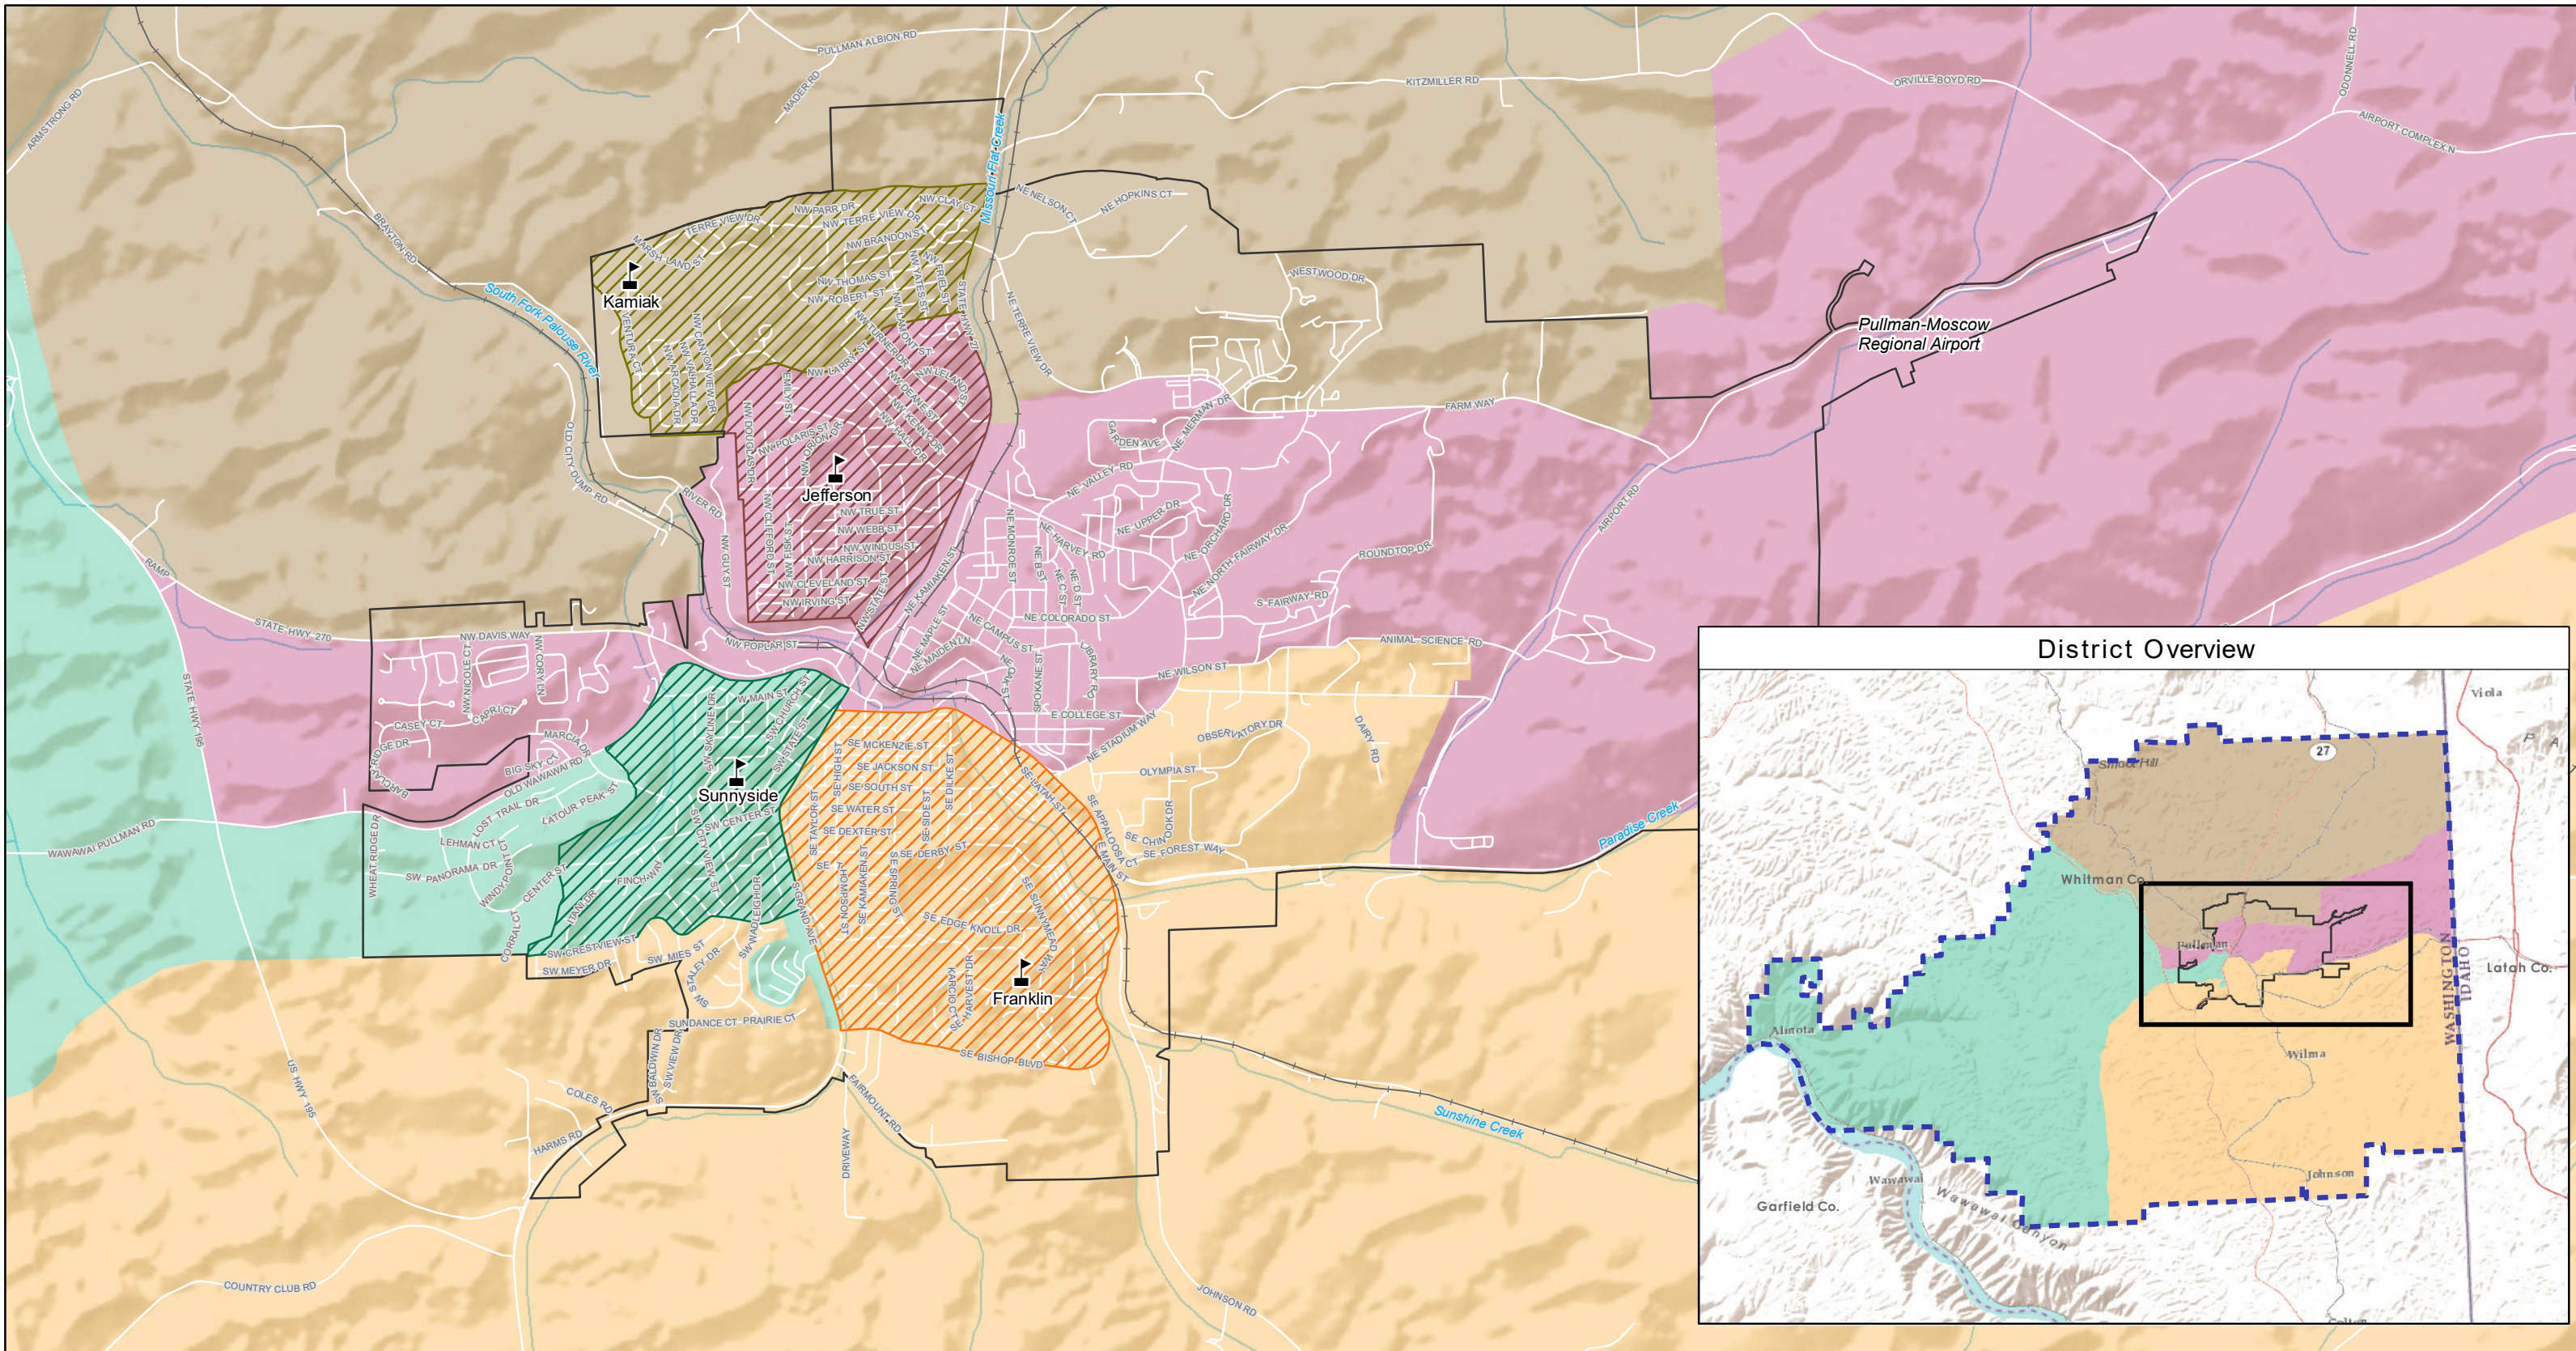

Elementary School Boundaries

-  School Location
-  District Boundary
-  Pullman City Limits

- Elementary Attendance Area**
-  Franklin
 -  Jefferson
 -  Kamiak
 -  Sunnyside

- Safewalk Zone**
-  Franklin
 -  Jefferson
 -  Kamiak
 -  Sunnyside

0 0.25 0.5
Miles